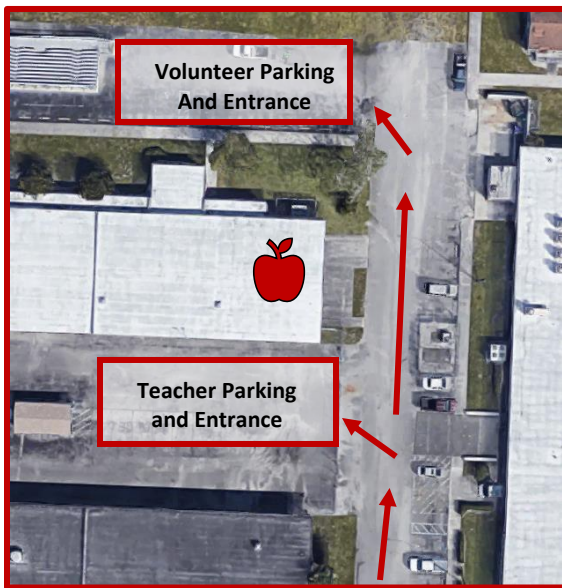

EDUCATION
FOUNDATION
OF PALM BEACH COUNTY

Directions to Red Apple Supplies

Red Apple Supplies is located at Riviera Beach Preparatory & Achievement Academy. The address is 7071 Garden Road, Riviera Beach, Florida 33404.

Monday thru Friday – Enter and park at the school's front lot using the spaces on the south end of the building. Walk thru the open gate and continue to the back of the school, follow the directional signs and flags for Red Apple Supplies.

Saturdays – Drive to the back of the school using the Red Apple Supplies directional signage from the road

Share the Love

Please be sure to like and follow us on social media to get all the up-to-date information on all the great work you're helping to rally across Palm Beach County.