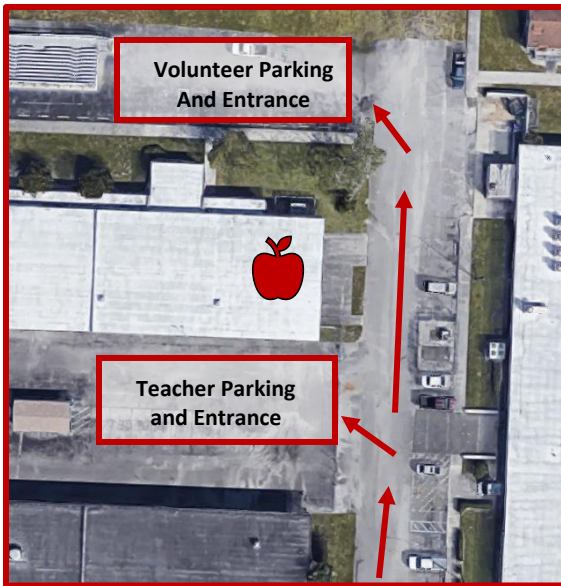

## Directions to Red Apple Supplies

Red Apple Supplies is located at Riviera Beach Preparatory & Achievement Academy. The address is 7071 Garden Road, Riviera Beach, Florida 33404.

**Monday thru Friday** – Enter and park at the school's front lot using the spaces on the south end of the building. Walk thru the open gate and continue to the back of the school, follow the directional signs and flags for Red Apple Supplies.

**Saturdays** – Drive to the back of the school using the Red Apple Supplies directional signage from the road